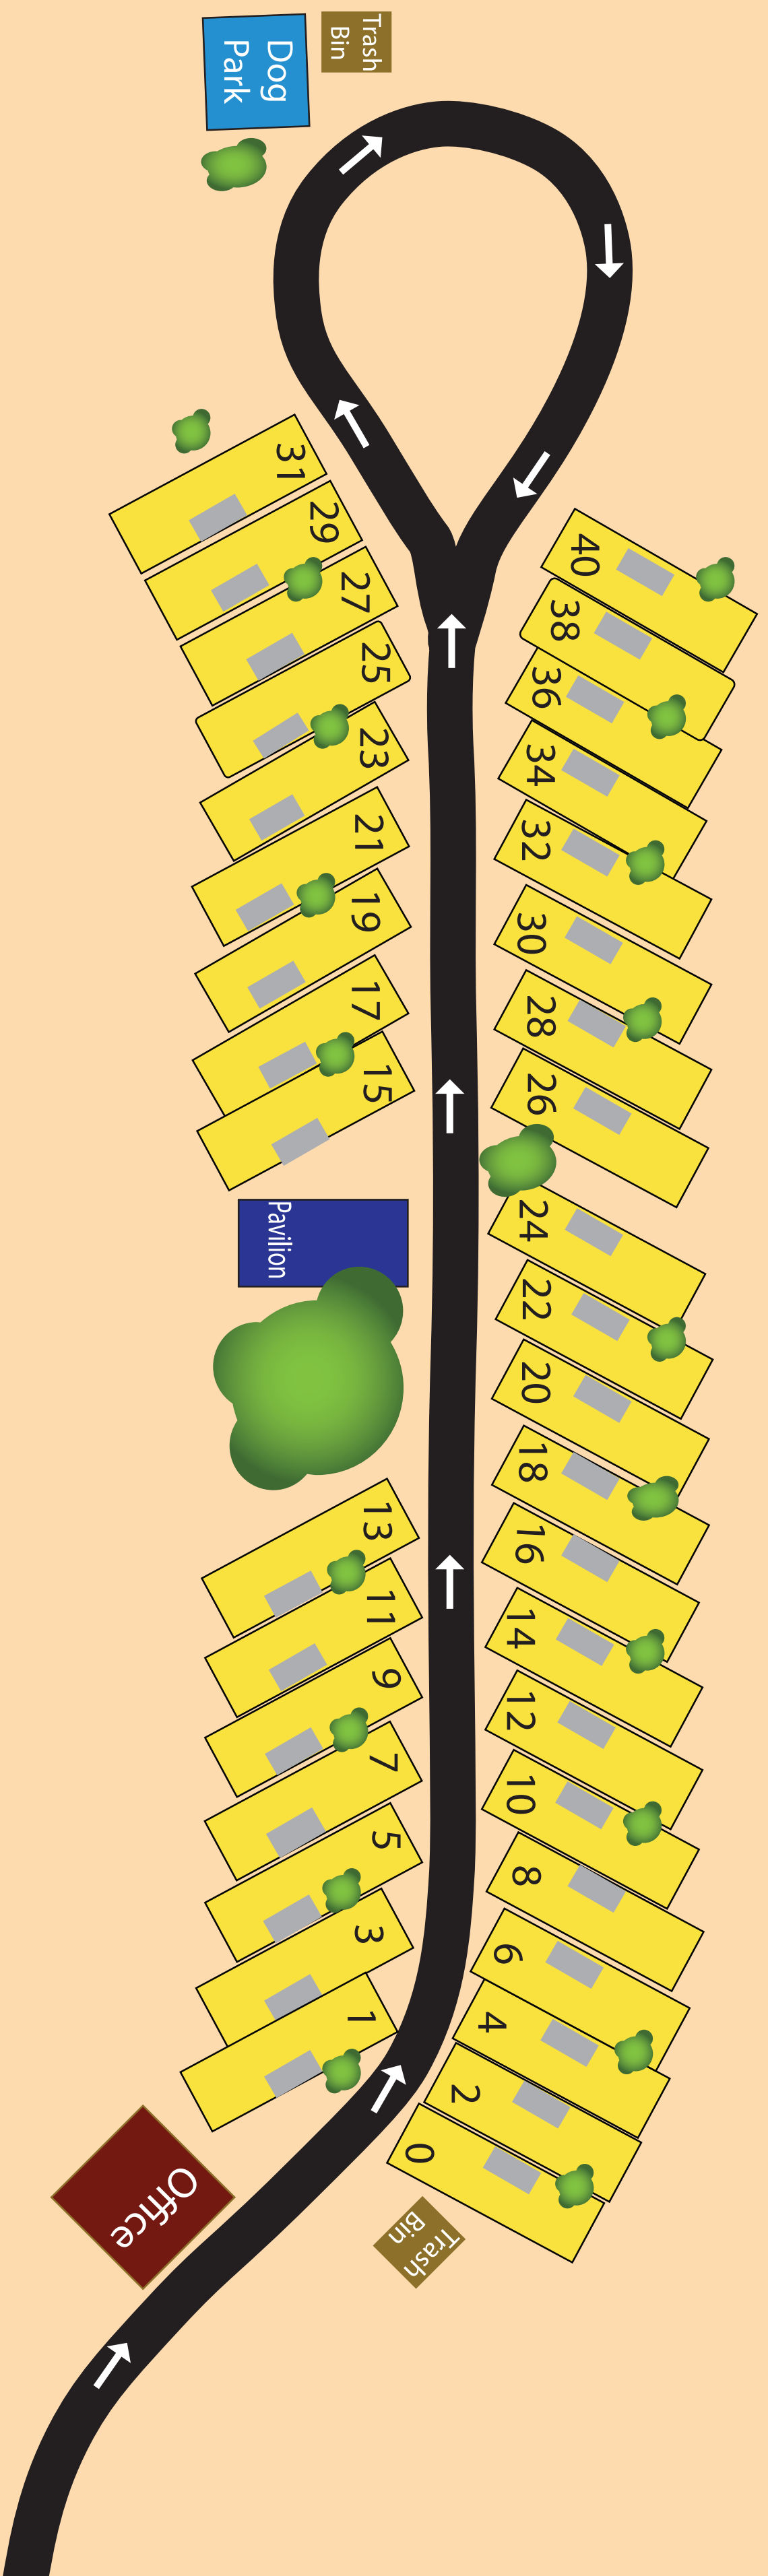

# RiverView RV Park

401 S. Light Plant Rd

Aztec, NM 87410

505-258-3155

[www.riverviewrvpark4corners.com](http://www.riverviewrvpark4corners.com)

Site Number: \_\_\_\_\_

WiFi Password: \_\_\_\_\_

Animas River